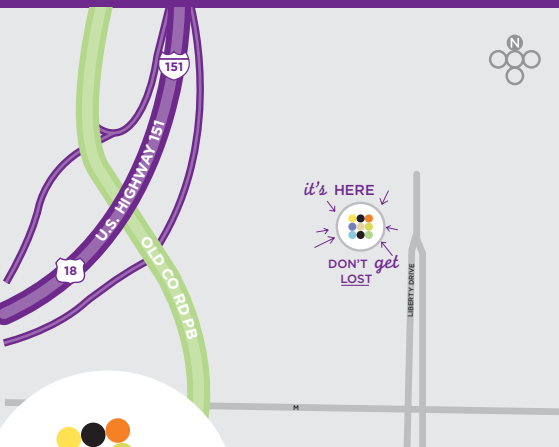

EARN FREE NIGHTS

- Join the World of Hyatt - the loyalty program that revolves around you. Enjoy free nights, member discounts, exclusive offers and more. Visit worldofhyatt.com

EXPLORE

- Camp Randall Stadium (18 minutes, 9 miles)
- Epic Campus (9 minutes, 5 miles)
- New Glarus Brewing Company (24 minutes, 17 miles)
- Wisconsin Brewing Company (2 minutes, 1 mile)
- Wisconsin State Capitol and (24 minutes, 12 miles)
- UW Campus (18 minutes, 9 miles)

HYATT
PLACE®

hyattplace.com

HYATT PLACE MADISON/VERONA

846 Liberty Drive
Verona, WI 53593, USA
P 608 497 3223
F 608 497 3224
hyattplace.com

TRANSPORTATION

- From Madison Dane County Airport 18 miles, 28 minutes
- From Epic Systems: 5 miles, 9 minutes
- From University of Wisconsin Madison: 9 miles, 18 minutes